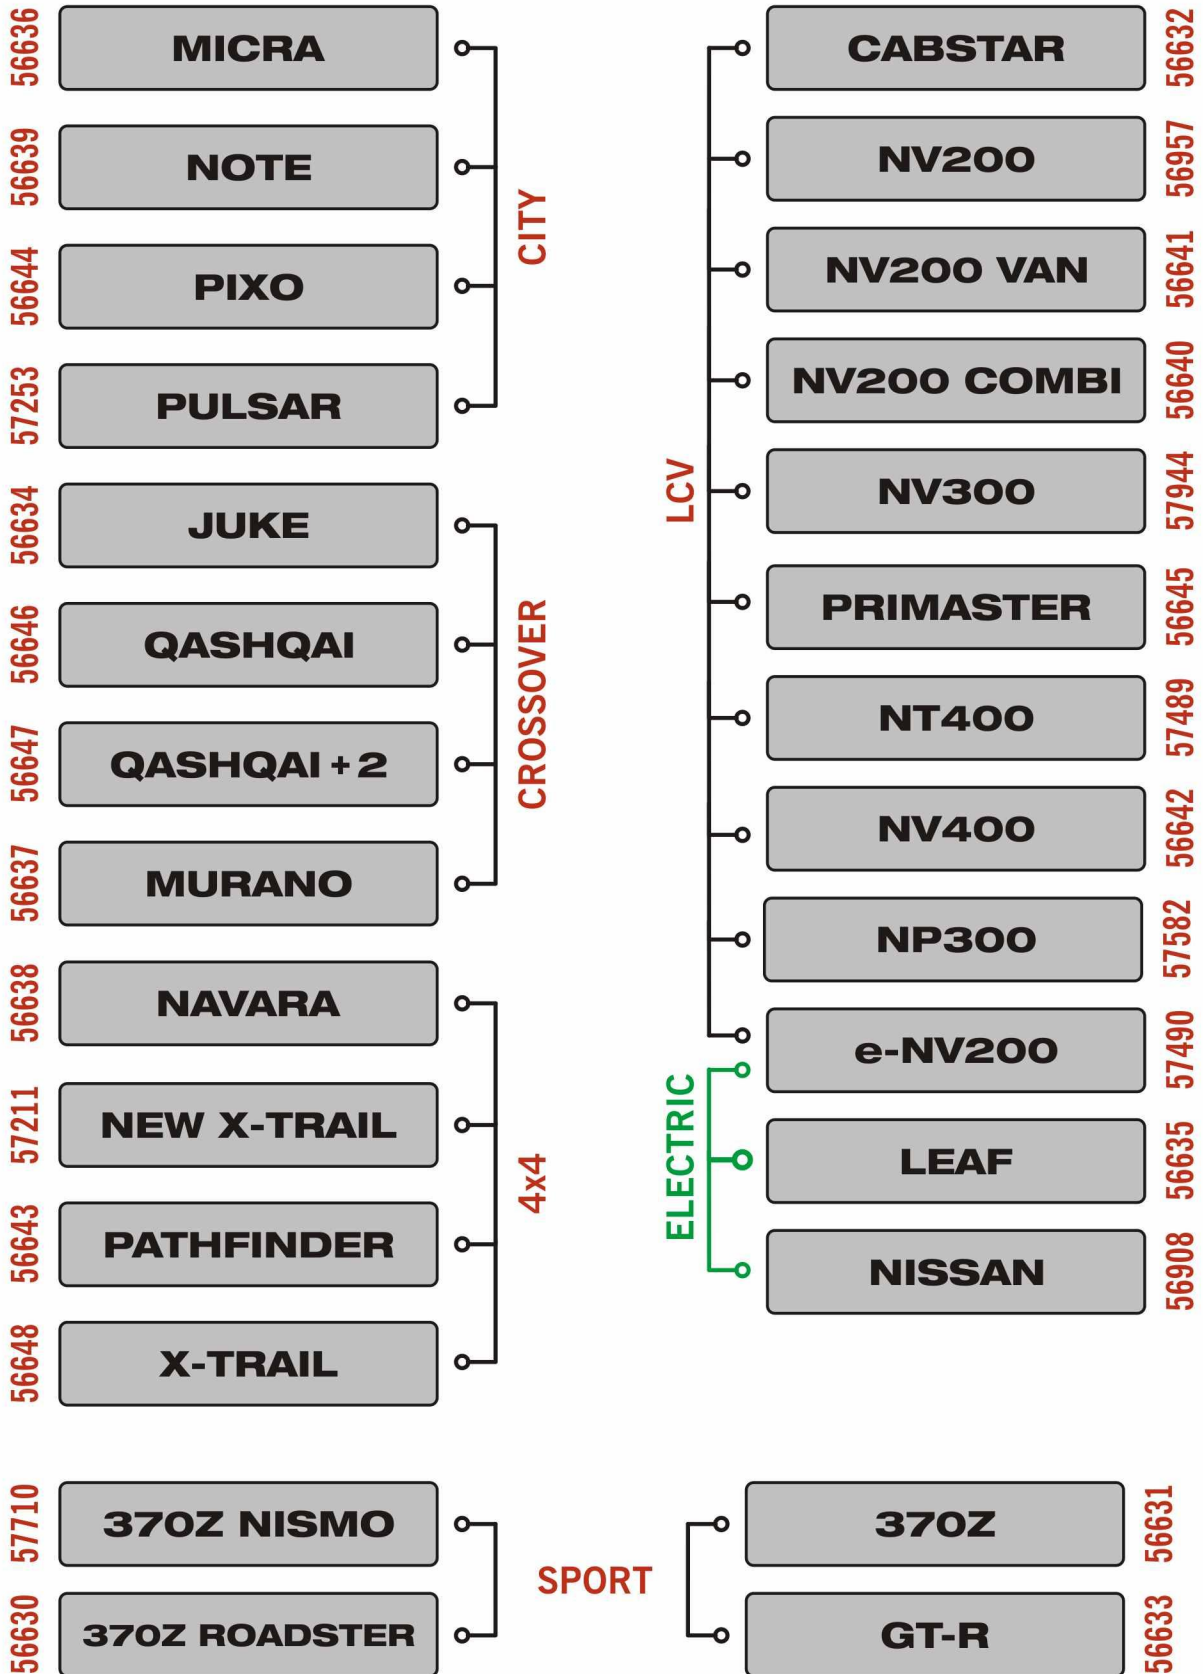

Innovation that excites

NISSAN SHOWROOM PLATES

Black text on silver/grey backing

Hills Numberplates TEL 0121 623 8050